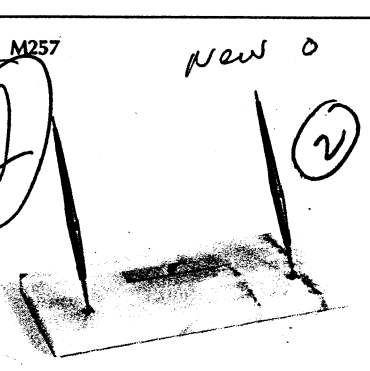

Parker Desk Sets

new ideas in desk sets for home and office

G257 Green onyx, 6 1/4" x 13 3/4". With $5 pen and ball pen, nameplate..... $90.00
With 006A clock add..... $25.00

3DH Walnut and slate, 3 x 12". High-intensity lamp with telescoping swivel arm. $5 pen and ball pen $75.00

J257 Jet crystal, 6 1/4 x 13 3/4". With $5 pen and ball pen, nameplate. $70.00

M257 Mexican onyx, 6 1/4 x 13 3/4". With $5 pen and ball pen, nameplate. $65.00

G247 Green onyx, 4 3/4 x 10 3/4". With $5 pen and ball pen, nameplate.....$65.00

396 Slate, 3 x 12". With solid sterling silver 75 Classic ball pen and pencil, engraving area. $60.00

G237 Green onyx, 4 x 8". With $5 pen and ball pen, nameplate $55.00

J247 Jet crystal, 4 3/4 x 10 3/4". With $5 pen and ball pen, nameplate $50.00

397 Mexican onyx, 3 x 12". With 22K gold electroplated 75 Classic ball pen and pencil, engraving area. ...$50.00

C289 Cork laminate, 3 x 12". With 22K gold electroplated 75 Classic ball pen and pencil. $47.50

M247 Mexican onyx, 4 3/4 x 10 3/4". With $5 pen and ball pen, nameplate $47.50

J237 Jet crystal, 4 x 8". With $5 pen and ball pen, nameplate. $45.00

W289 Gunstock walnut, 3 x 12". With 22K gold electroplated 75 Classic ball pen and pencil, nameplate. $42.50